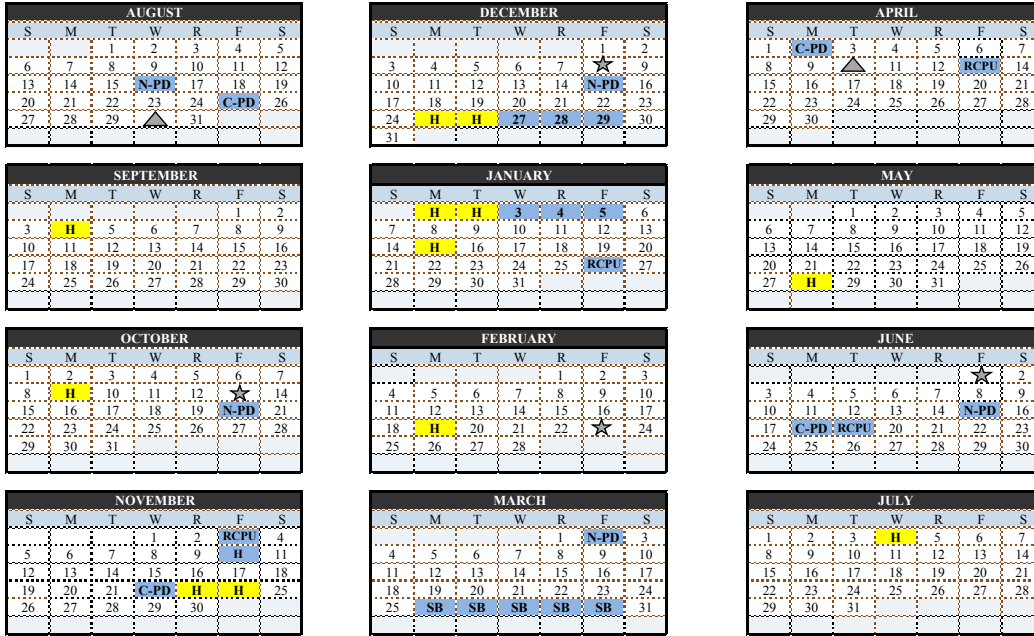

NOBLE

Baker * Butler * Chicago Bulls * DRW * Gary Comer * Golder * Hansberry * Johnson * Mansueto
 * Muchin * Noble * Noble Academy * Pritzker * Rauner * Rowe-Clark * Speer * UIC

Notable Dates

First Day for Freshmen	August 21	Presidents Day	February 19
First Day for Grades 10-11	Varies by Campus	PARCC Grades 6-8	TBD
First Day for Seniors	Varies by Campus	PSAT Grades 9 & 10	TBD
Pre-P/SAT for Grades 9-11	August 30	SAT Grade 11	April 10
Labor Day	September 4	Spring Break	March 26 - 30
Columbus Day	October 9	Memorial Day	May 28
Veterans Day	November 10	Graduation	June 8-10
Thanksgiving Break	November 23 - 24	Students' Last Day	June 14
Winter Break	December 25 - January 5	Independence Day	July 4
MLK Day	January 15		

**2017 - 2018
Academic Calendar**

KEY

- No school for students, offices open
- No school for students, offices closed
- H Holiday - no school for students
- C-PD Campus staff development
- N-PD Network-based staff development
- RCPU Report card pick up
- ▲ Standardized testing
- ☆ Interim assessment