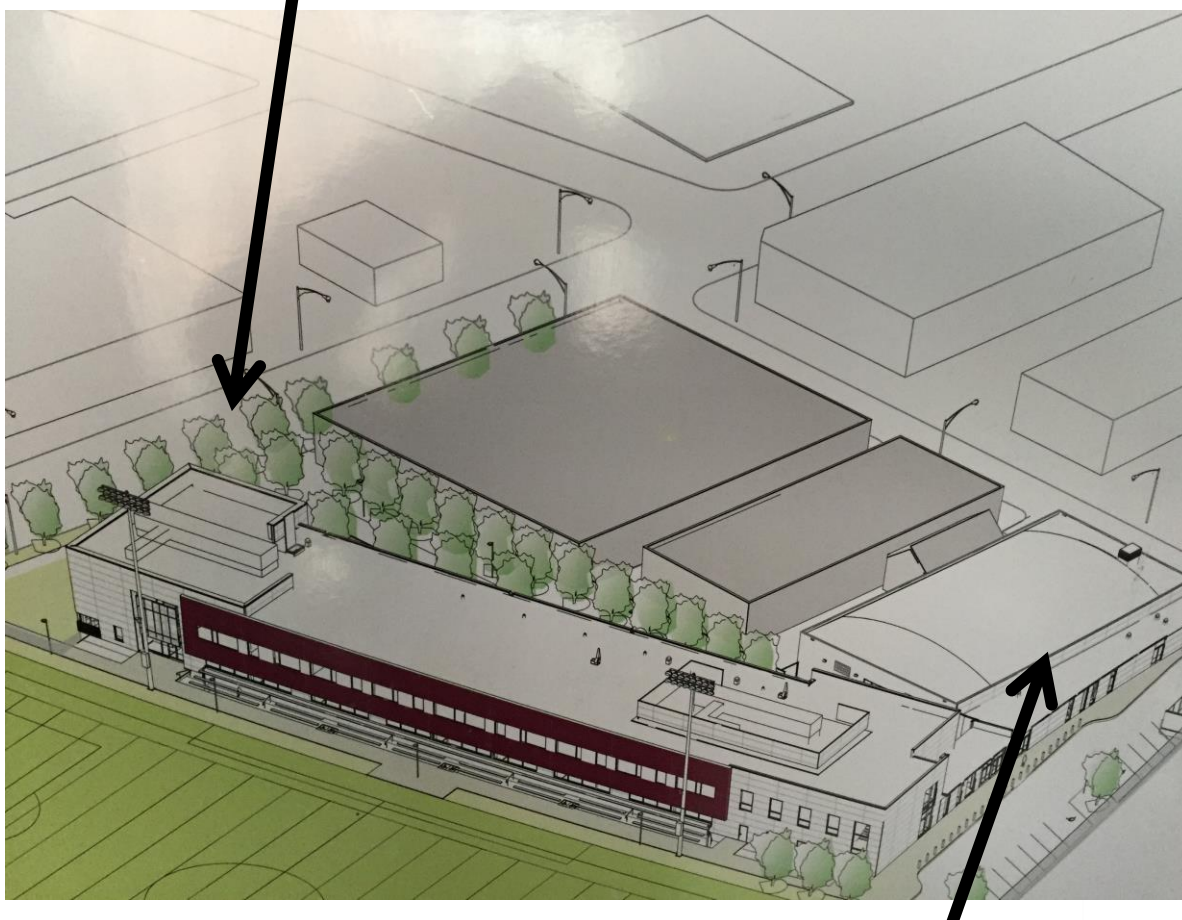

ITW DAVID SPEER
ACADEMY

5321 W. Grand Ave.
Chicago, IL 60639

ph 773.622.7484

fax 773.304.2700

Speer Academy Gymnasium

Bus Drop | Garden Entrance (5321 W Grand Ave)

Speer Academy Gymnasium